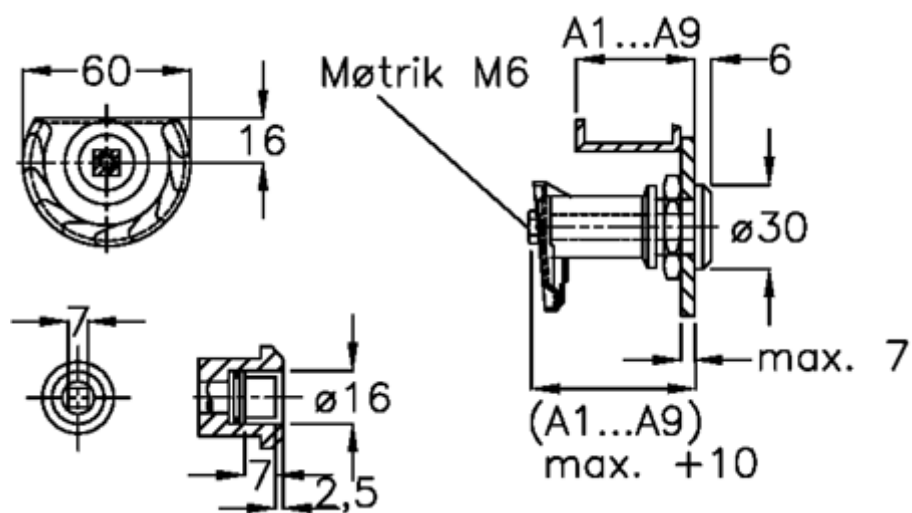

Article number: 20918013

Description: E+G Door lock  
GN 119-VK7-A3

## Measures

Door + frame thickness = 27-35

Measure type = A3